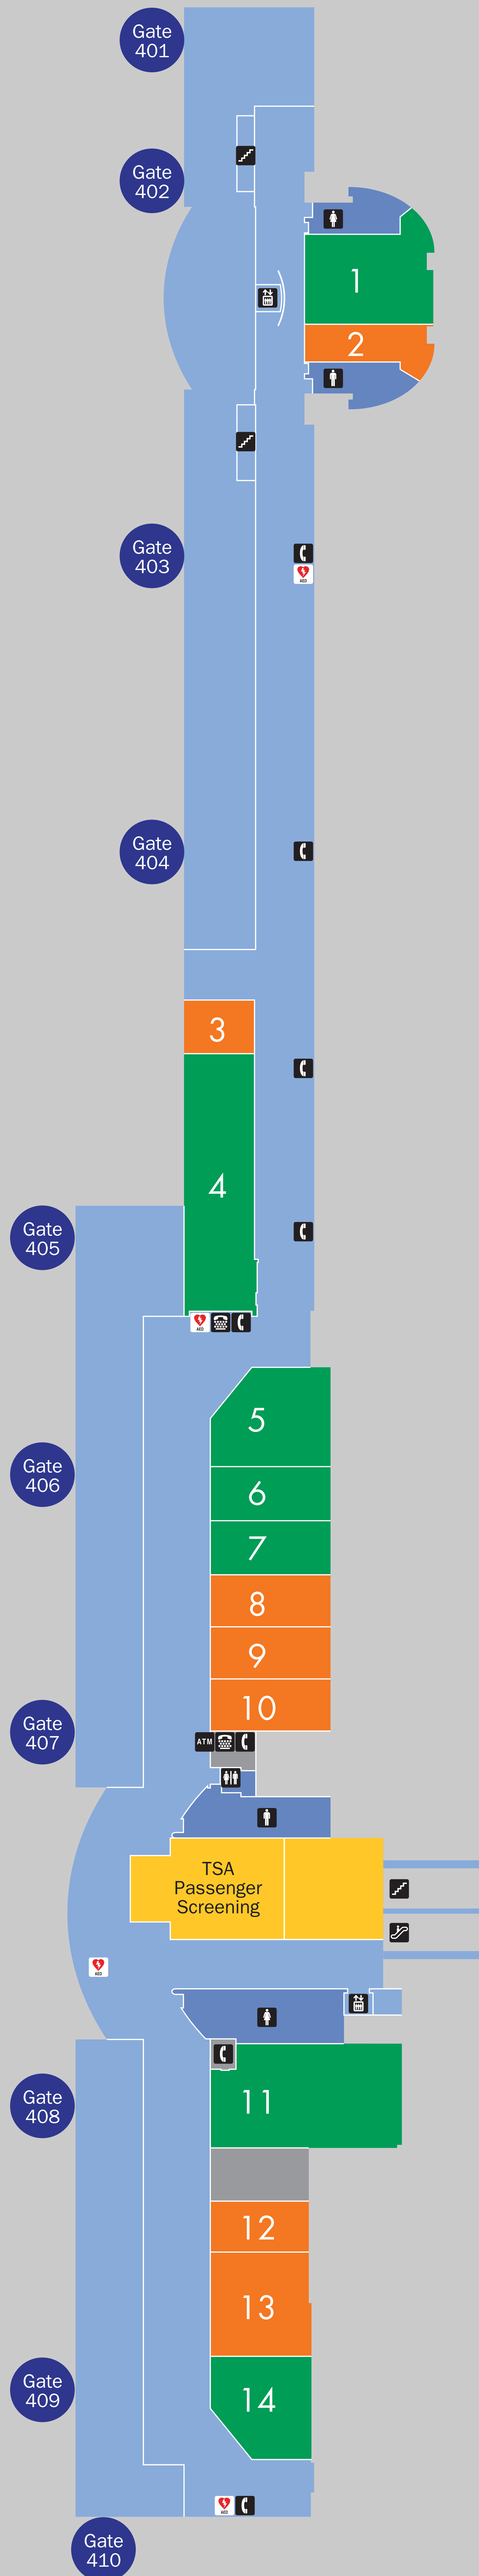

Welcome to LA/Ontario International Airport

Terminal 4 Directory – Upper Level